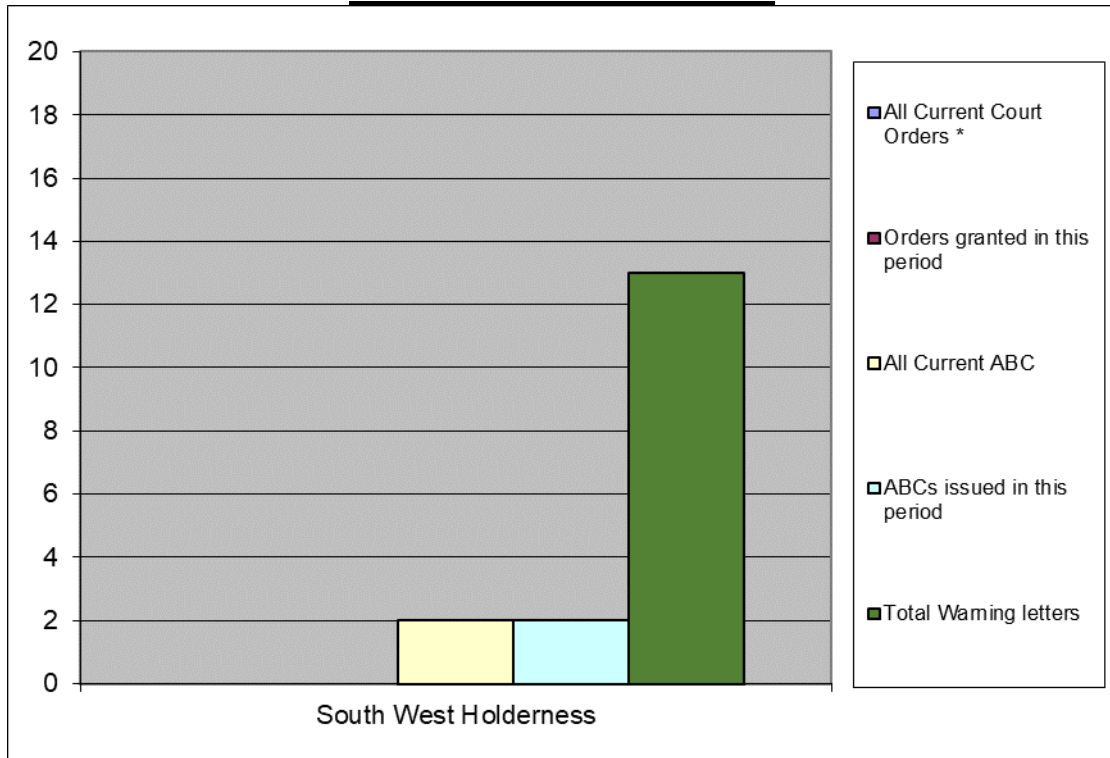

Calls for Service to the ASB Team

South West Holderness

Six month data represents 1 April 2019 to 30 September 2019

Breakdown by Ward

Interventions to Tackle ASB

*Court Orders include ASBOs, Criminal Behaviour Orders and Civil Injunctions

Calls for Service to the ASB Team

South West Holderness

Six month data represents 1 April 2019 to 30 September 2019

Neighbourhood Watch Groups and Community Projects