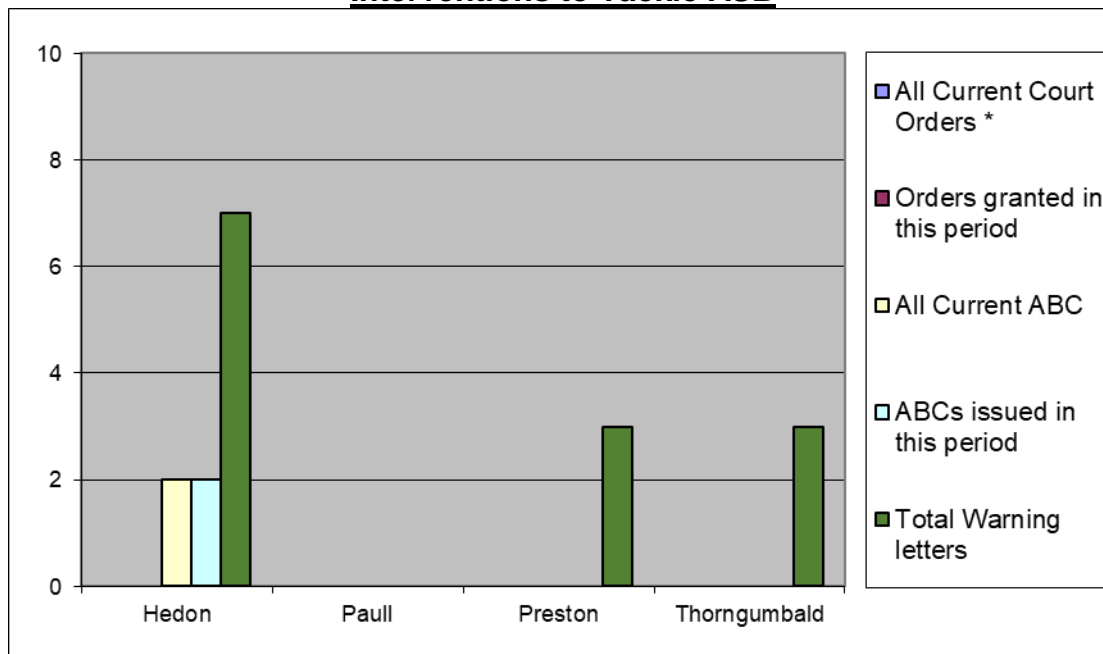

South West Holderness

Six month data represents 1 April 2019 to 30 September 2019

Breakdown by Parish and Town Council area

Interventions to Tackle ASB

*Court Orders include ASBOs, Criminal Behaviour Orders and Civil Injunctions

Calls for Service to the ASB Team

South West Holderness

Six month data represents 1 April 2019 to 30 September 2019

Breakdown by Ward

Interventions to Tackle ASB

*Court Orders include ASBOs, Criminal Behaviour Orders and Civil Injunctions