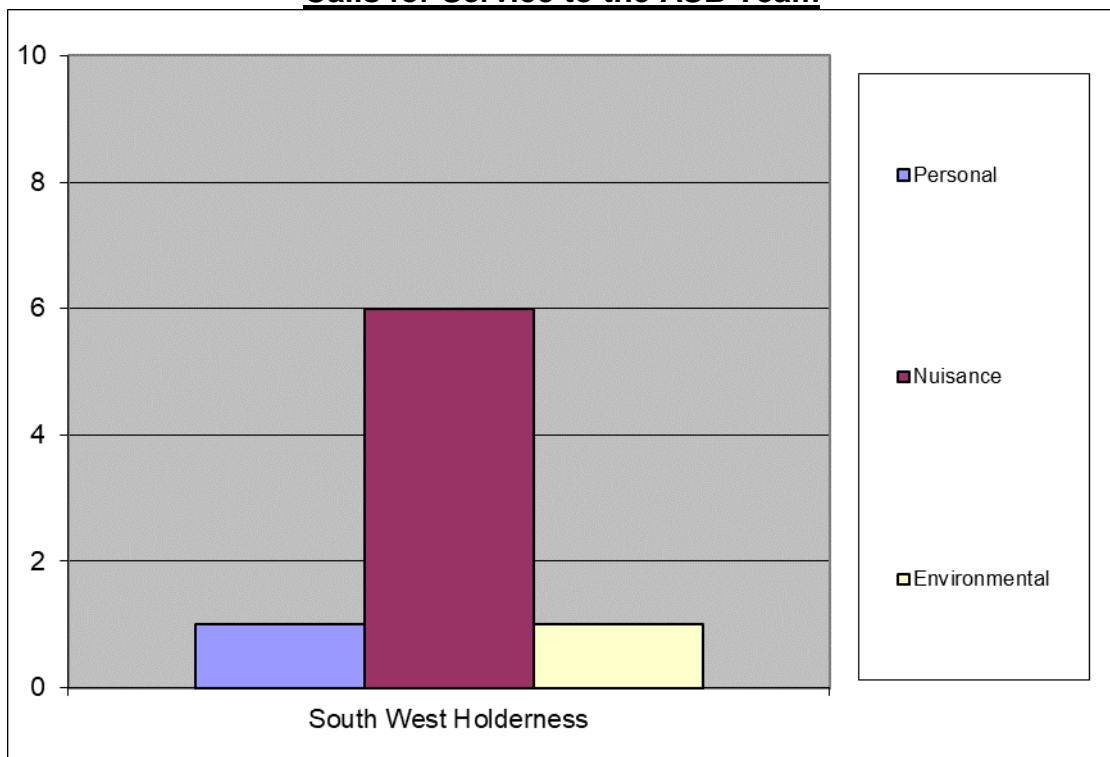

Calls for Service to the ASB Team

South West Holderness

Six month data represents 1 April 2019 to 30 September 2019

Breakdown by Ward

Interventions to Tackle ASB

*Court Orders include ASBOs, Criminal Behaviour Orders and Civil Injunctions

Calls for Service to the ASB Team

South West Holderness

Six month data represents 1 April 2019 to 30 September 2019

Neighbourhood Watch Groups and Community Projects