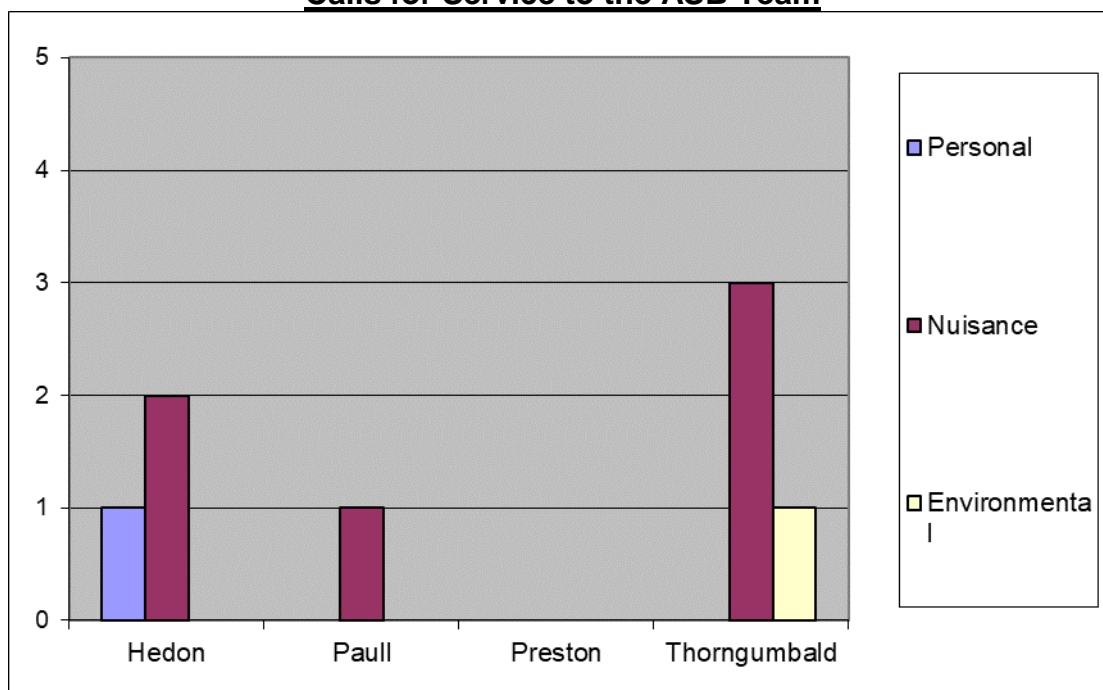

South West Holderness

Six month data represents 1 April 2019 to 30 September 2019

Breakdown by Parish and Town Council area

Interventions to Tackle ASB

*Court Orders include ASBOs, Criminal Behaviour Orders and Civil Injunctions

Calls for Service to the ASB Team

South West Holderness

Six month data represents 1 April 2019 to 30 September 2019

Breakdown by Ward

Interventions to Tackle ASB

*Court Orders include ASBOs, Criminal Behaviour Orders and Civil Injunctions